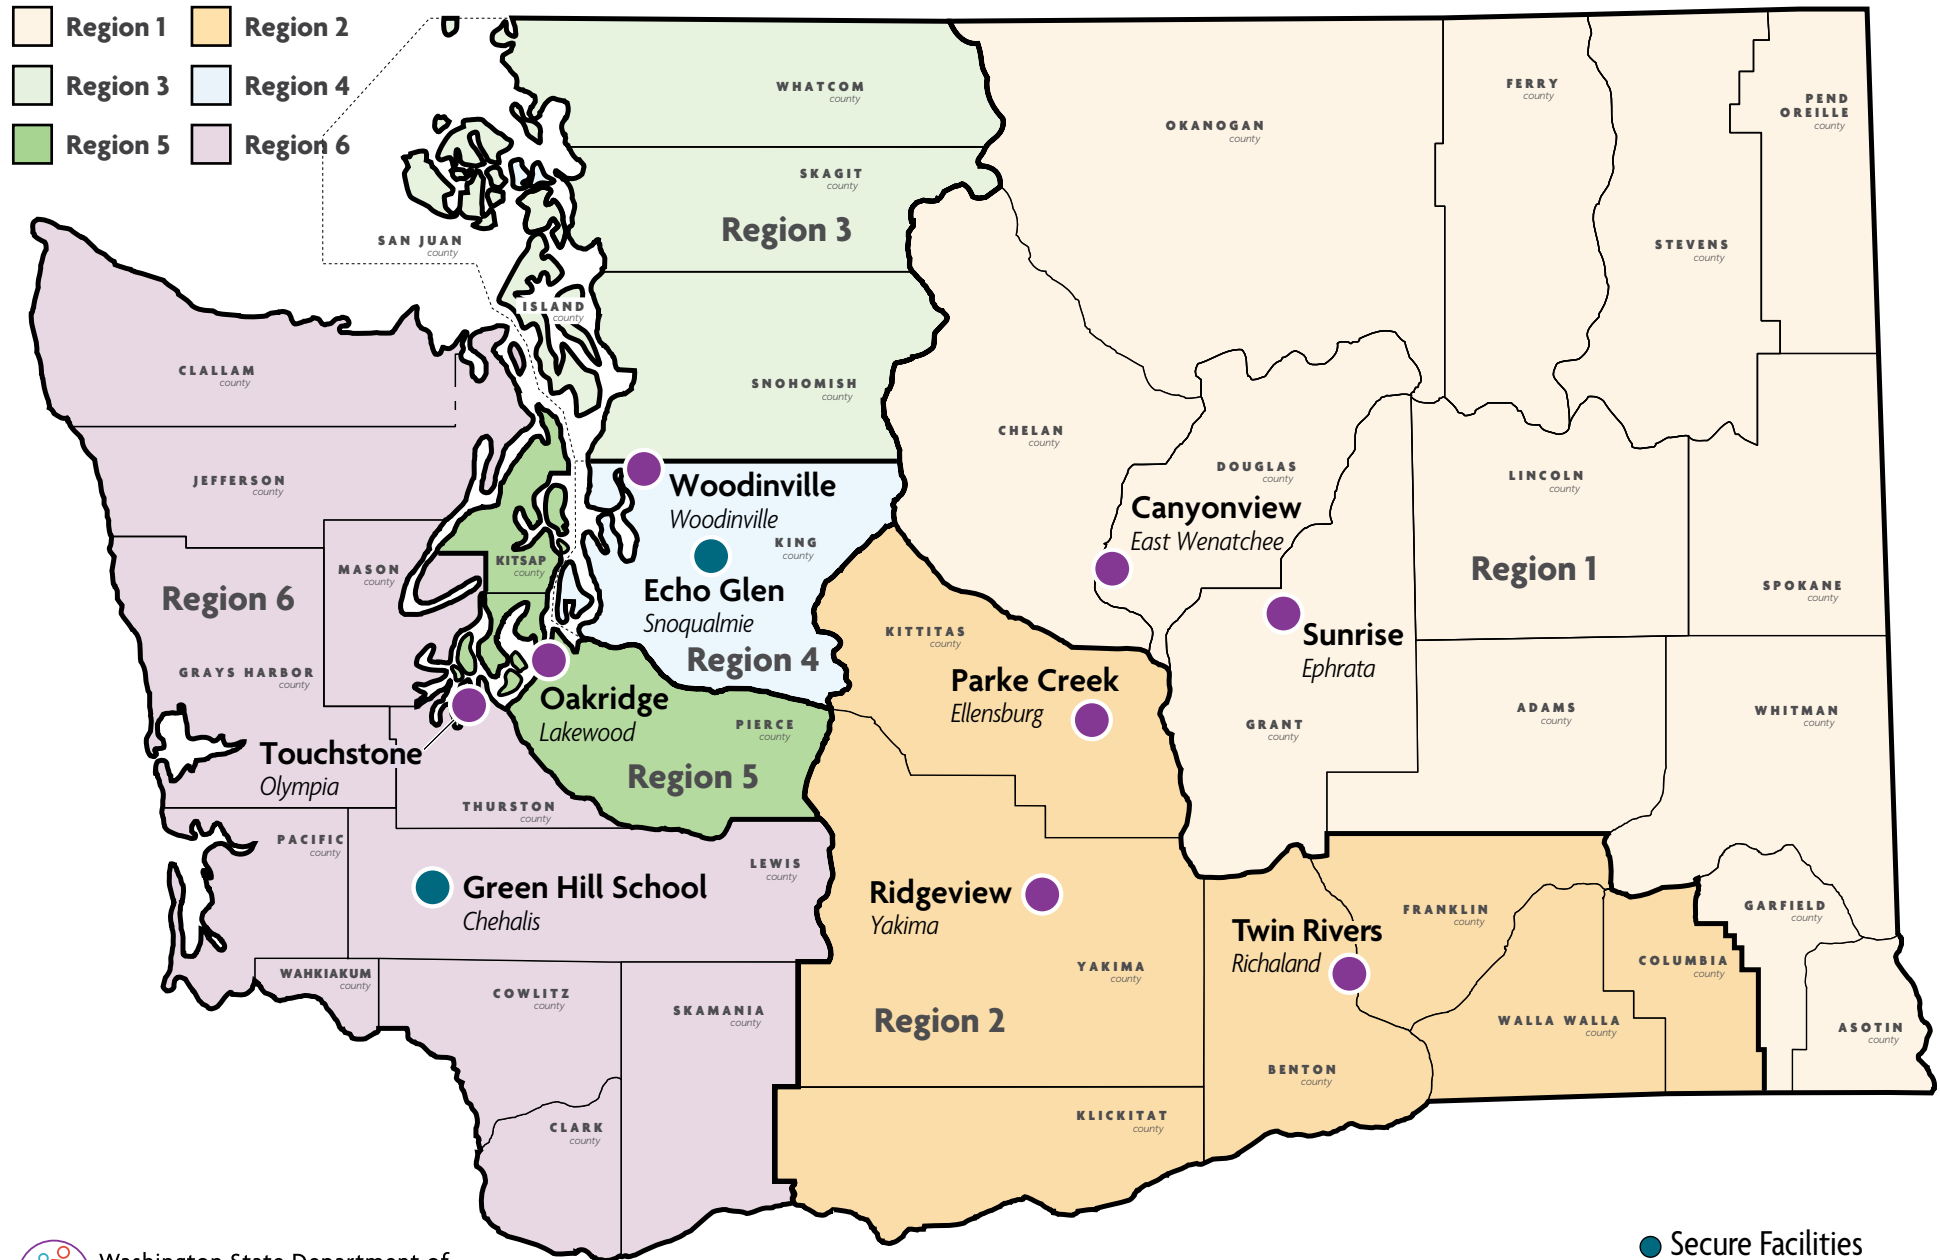

# JR Education Locations and Facilities

# Facility Locations

### ECHO GLEN CHILDREN'S CENTER

33010 S.E. 99th Street  
Snoqualmie, WA 98065